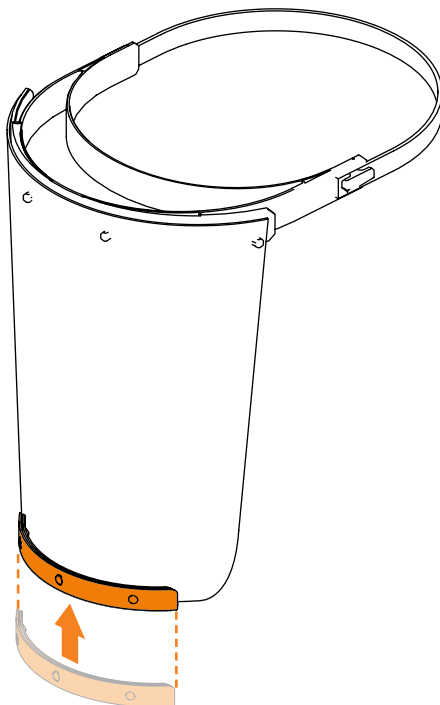

FACE SHIELD

1

1 x rubber band (35cm)

1 x head piece

1 x shield

1 x clamping part

2

3