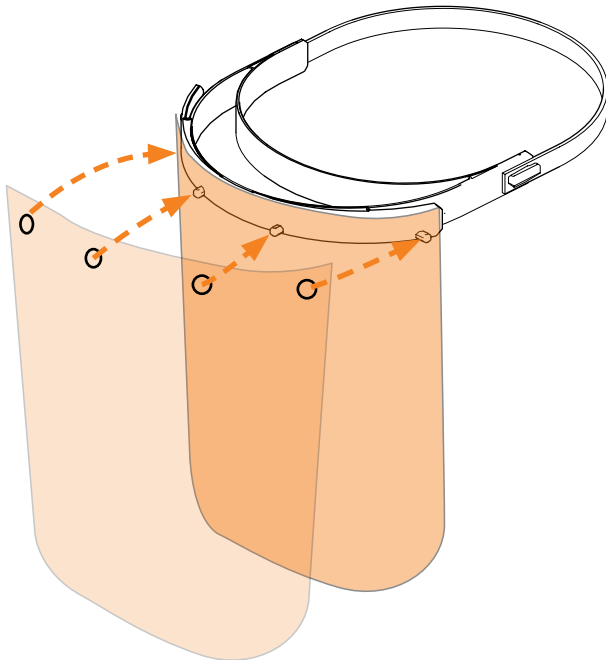

FACE SHIELD

1

1 x rubber band (35cm)

1 x head piece

1 x shield

1 x clamping part

2

3