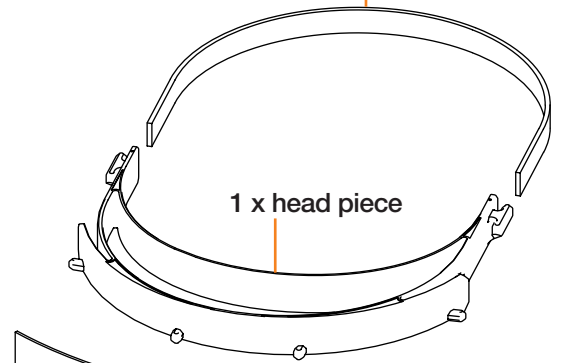

FACE SHIELD

1

1 x rubber band (35cm)

1 x head piece

1 x shield

1 x clamping part

2

3