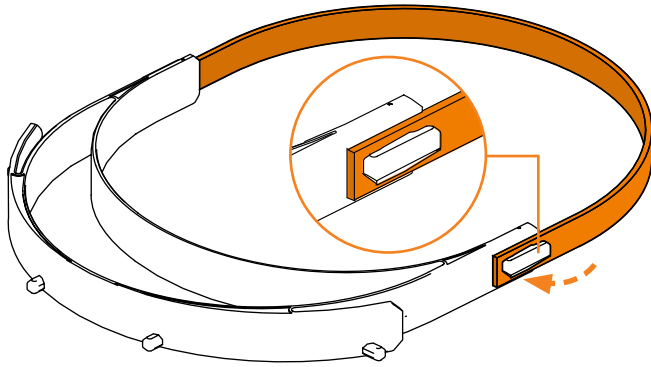

FACE SHIELD

1

1 x rubber band (35cm)

1 x head piece

1 x shield

1 x clamping part

2

3